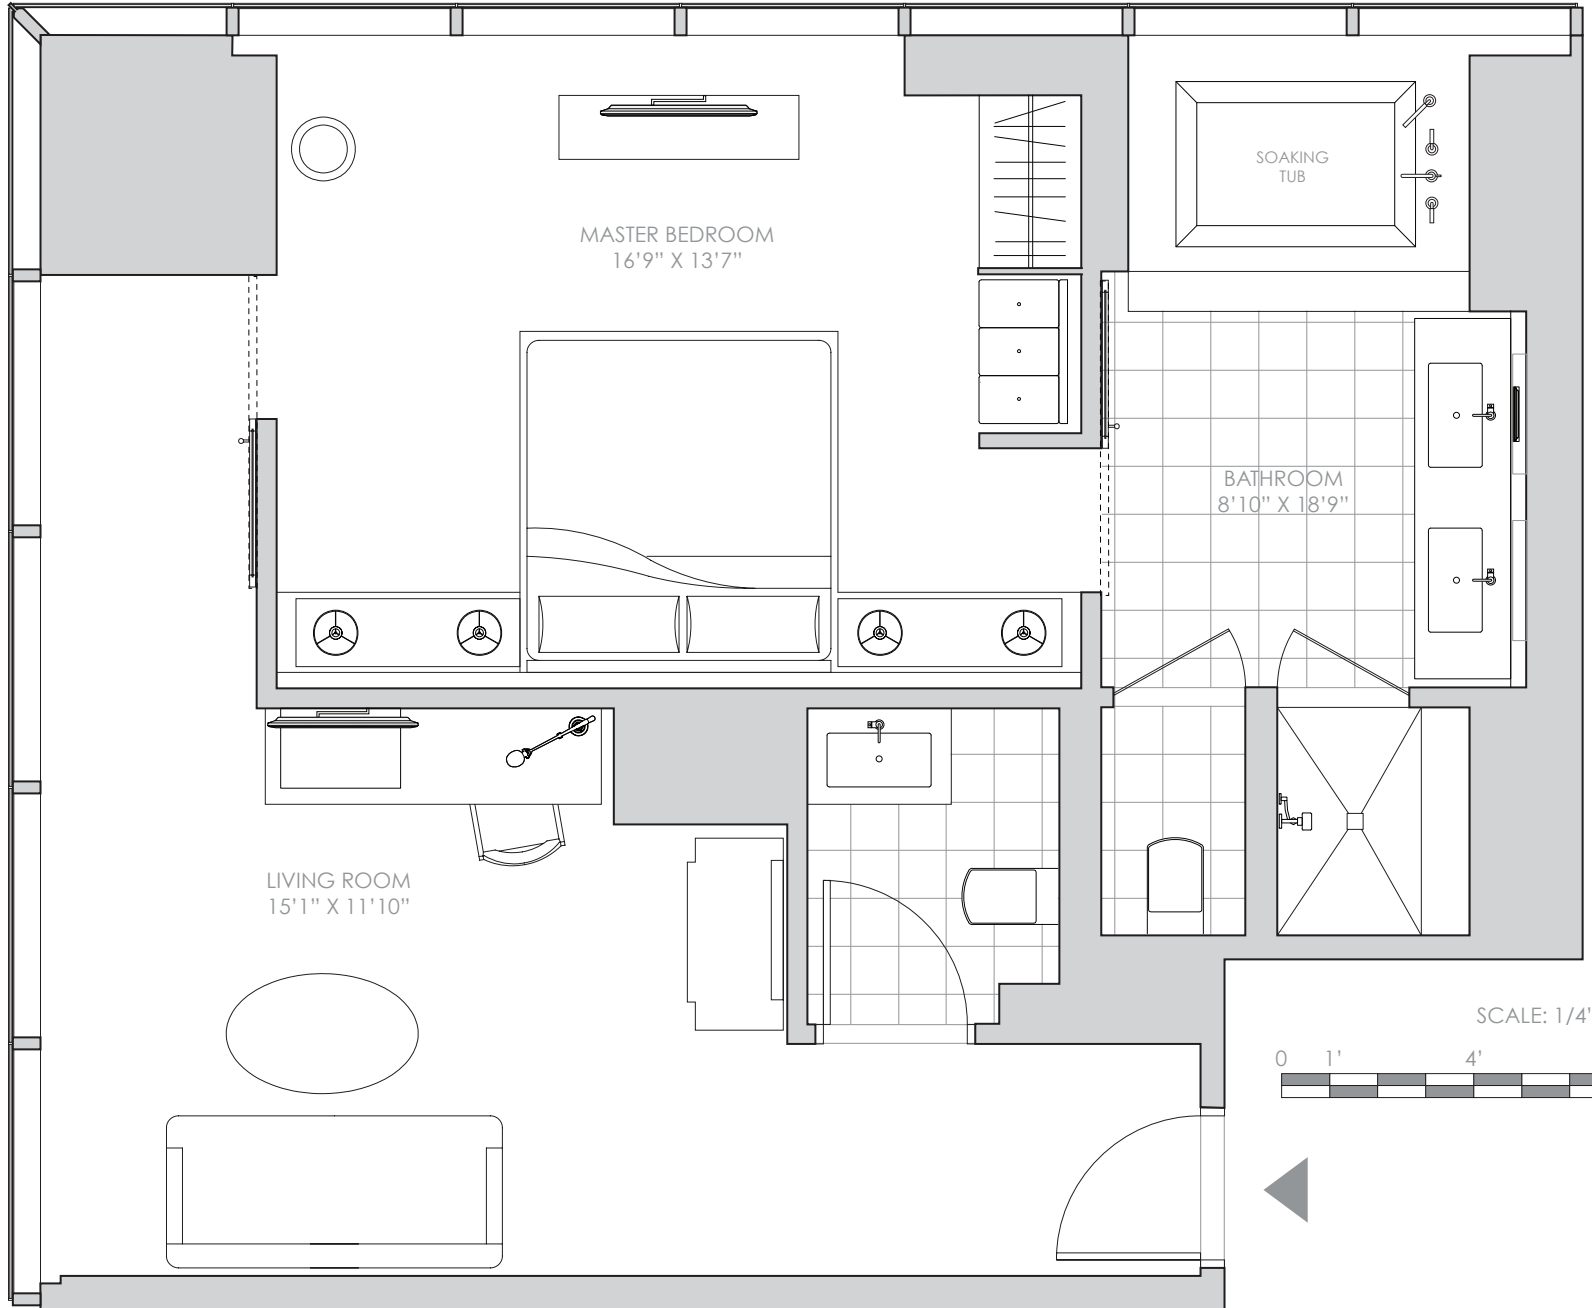

FAN SUITE  
793 SQ FT  
73 SQ M

- 1 BEDROOM/1.5 BATHS
- LIVING ROOM
- MASTER BEDROOM WITH SLIDING PARTITION FOR PRIVACY
- SPA STYLE BATH WITH SOAKING TUB, OVERSIZED SHOWER AND WATER CLOSET

UNIT 14

SCALE: 1/4" = 1'0"